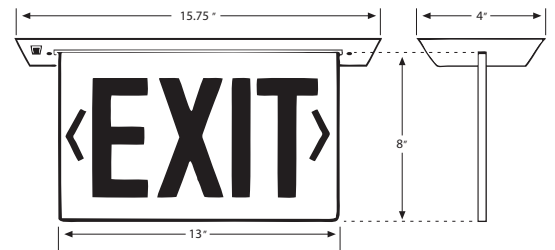

DIMESNIONS

ORDERING INFORMATION

Series	Number of faces	Panel Color	Ceiling trim plate finish	Operation
04-XEDR	1- Single Face 2-Double Face (Universal)	RC- Red on clear	W-White	Blank-AC only
		GC- Green on clear	B-Black	EM-Battery Backup
		RM - Red on mirror	A-Anodized Aluminum	
		GM- Green on mirror		
		RW- Red on white		
		GW - Green on white