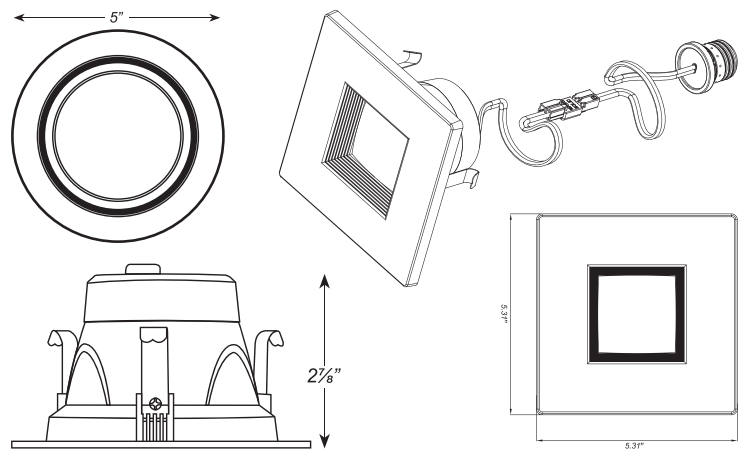

MODEL	WATT	LUMENS	COLOR TEMP	CRI
11-4RKT-BW-27-Ecofit	8	550	2700K	80
11-4RKT-BW-30-Ecofit	8	630	3000K	80
11-4RKT-BW-40-Ecofit	8	665	4000K	80
11-4RKT-BW-50-Ecofit	8	730	5000K	80

COMPATIBLE DIMMERS	MODEL NUMBERS
Lutron Maestro C-L	MACL-153MR
Lutron Skylark C-L	SCL-153P
Leviton Sureslide	6674
Lutron	PD-6WCL
Legrand Harmony	HCL453PTCCCV6