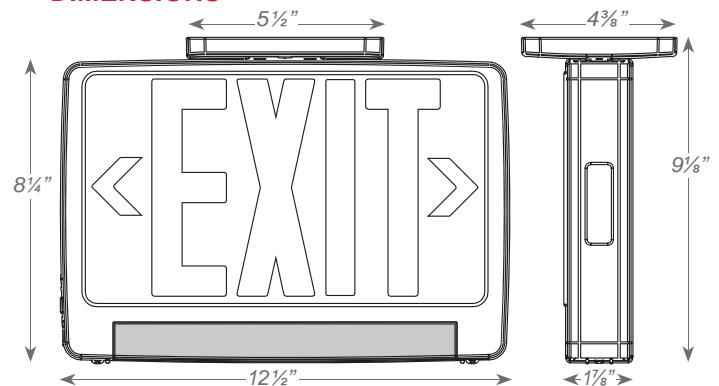

DIMENSIONS

ORDERING INFORMATION

MODEL	No. of FACES	LETTER COLOR	HOUSING COLOR	OPTIONS
04-PIPE	1 Single Face	R Red	W White	RC Remote Capable (standard) SDT Self-diagnostics
	2 Universal Single/Double	G Green	B Black	CUSTOM Custom Wording