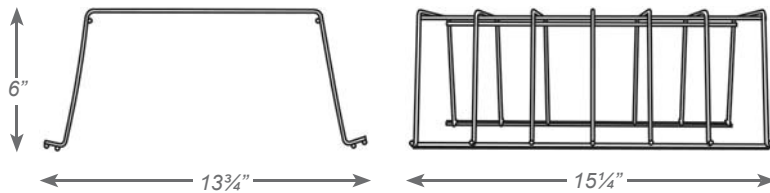

COST LESS LIGHTING

04-WG EXIT & EMERGENCY WIRE GUARDS

- DURABLE 9-GAUGE STEEL CONSTRUCTION.
- MOUNTING HARDWARE PROVIDED FOR EASY FIELD INSTALLATION.

02-WG-1

02-WG-3

PRODUCT PARAMETER

MODEL	USE WITH	DIMENSIONS
04-WG-1	CA26S10, CKXTE, CLPU, DBEL, EZRXTE, EZXTE, EZXTE-RC, KXTE, LEDR-1, LEDR-2, LEDR-5HO, LEDTFX-2, NYXTE, PAR-1, R-1, R-2, R-16, R-16-HO, RMR-16, RMR16-WP, SLXTU, SXTE, WLEZXTE, WLXTE	13 3/4" X 15 1/4" x 6"
04-WG-3	CXTE, LEDCXTE, NYKXTE	13 3/4" X 30 5/8" x 6"