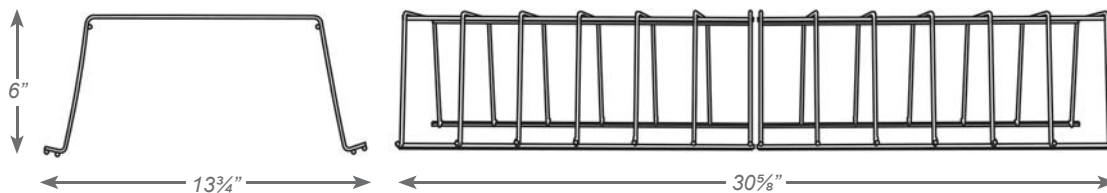

COST LESS LIGHTING

04-WG EXIT & EMERGENCY WIRE GUARDS

- DURABLE 9-GAUGE STEEL CONSTRUCTION.
- MOUNTING HARDWARE PROVIDED FOR EASY FIELD INSTALLATION.

02-WG-1

02-WG-3

PRODUCT PARAMETER

MODEL	USE WITH	DIMENSIONS
04-WG-1	CA26S10, CKXTE, CLPU, DBEL, EZRXTE, EZXTE, EZXTE-RC, KXTE, LEDR-1, LEDR-2, LEDR-5HO, LEDTFX-2, NYXTE, PAR-1, R-1, R-2, R-16, R-16-HO, RMR-16, RMR16-WP, SLXTU, SXTE, WLEZXTE, WLXTE	13 3/4" X 15 1/4" x 6"
04-WG-3	CXTE, LEDCXTE, NYKXTE	13 3/4" X 30 5/8" x 6"