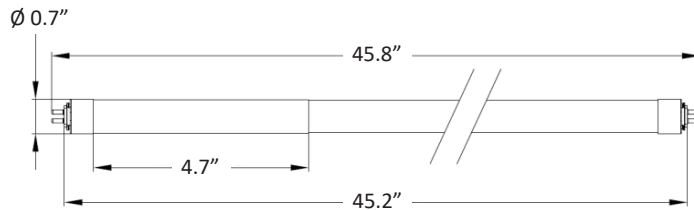

PROJECT	TYPE	CATALOG #

MODEL	LENGTH	COLOR TEMPERATURE
02-T5L-ISFH14-3500-4FT-EBA-01	4FT	5000K

### FEATURES

- 5000k (cool white) color temperature.
- Long-life LEDs provide at least 70% of initial lumen output ( $L_{70}$ ) for 54,000 hours of operation.\*\*
- 02-T5L-ISFH14-3500-4ft-EBA-01 provides 3500 nominal lumens from 25 nominal watts.
- 120-277V AC voltage (50/60Hz) is standard.
- Dimming not recommended.
- Power factor > 0.90.
- Total harmonic distortion < 20%.
- Color rendering index (Ra) > 80.
- Glass tubes with PBT end caps.
- Easy installation in new construction or retrofit applications.